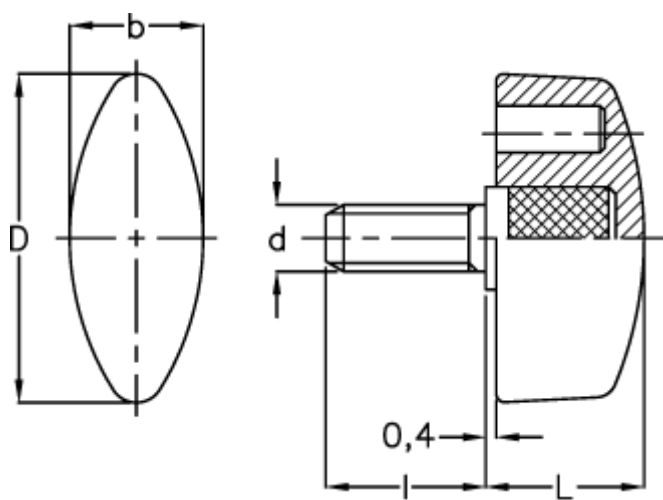

Data Sheet

Article number: 2302008466
Description: E+G Wing knob
CT.476/40 p-M8x40

Measures

b = 15.5
d = 40
d 6g = M8
l = 40
L = 17